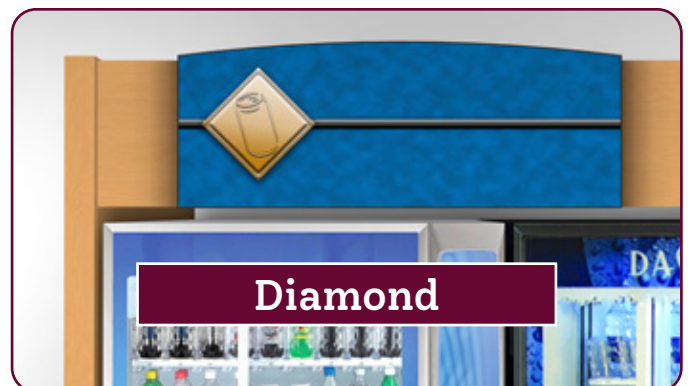

— A Wide Variety of Graphics Options! —