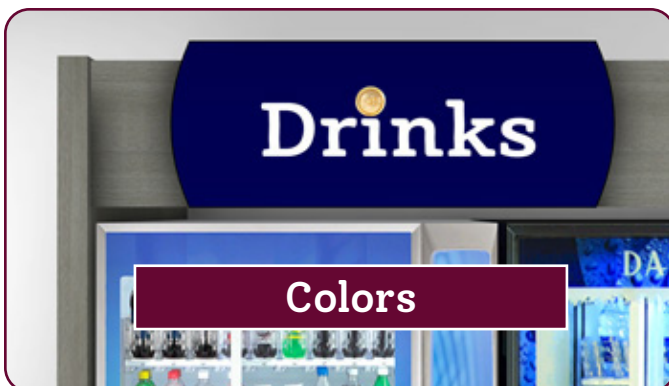

— A Wide Variety of Graphics Options! —