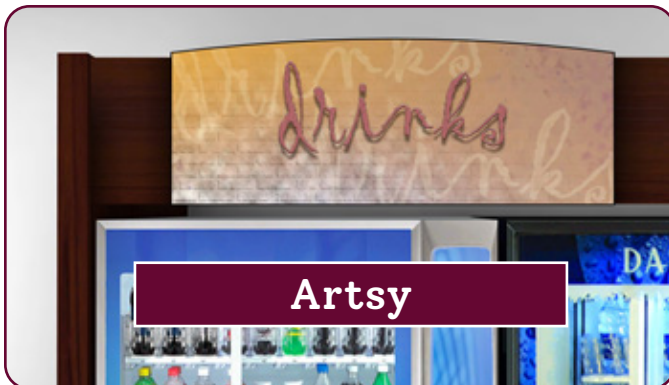

— A Wide Variety of Graphics Options! —