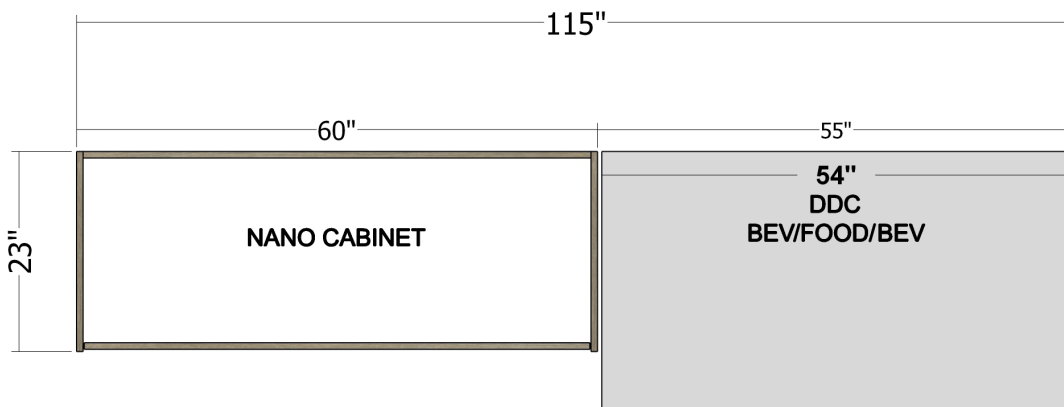

79.5"H Cabinetry

About the Cabinetry

With a height of 79.5" the Nanos are designed to work with your standard coolers to provide an entire market in one cabinet. With upper storage behind the header, high grade slatwall for display, and shelves with lexan, this all-in-one solution hits the mark. Available with or without graphics, and in two widths, 48" and 60", the Nano provides that perfect answer to the small market problem. There is also a matching coffee unit available if needed to complete the line.

Nano 48
48"W x 23"D x 79.5"H

Nano 60
60"W x 23"D x 79.5"H

Nano Coffee
42"W x 29"D x 79.5"H

Graphic Options

Choose from our graphic options that follow, add a logo, or let us create a custom design just for your markets.