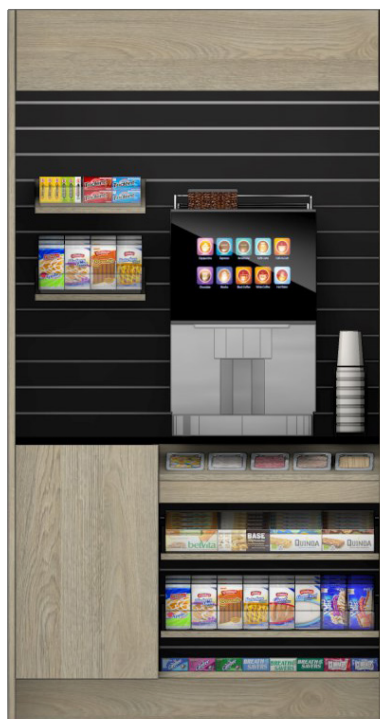

Nano Cabinets – The Details

Our Nano cabinets are designed to provide everything needed for a small market in one cabinet with space for the kiosk, impulse items, and snacks. Add a cooler and you are done.

79.5"H Cabinetry

About the Cabinetry

With a height of 79.5" the Nanos are designed to work with your standard coolers to provide an entire market in one cabinet. With upper storage behind the header, high grade slatwall for display, and shelves with lexan, this all-in-one solution hits the mark. Available with or without graphics, and in two widths, 48" and 60", the Nano provides that perfect answer to the small market problem. There is also a matching coffee unit available if needed to complete the line.

Nano 48
48"W x 23"D x 79.5"H

Nano 60
60"W x 23"D x 79.5"H

Nano Coffee
42"W x 29"D x 79.5"H

Graphic Options

Choose from our graphic options that follow, add a logo, or let us create a custom design just for your markets.