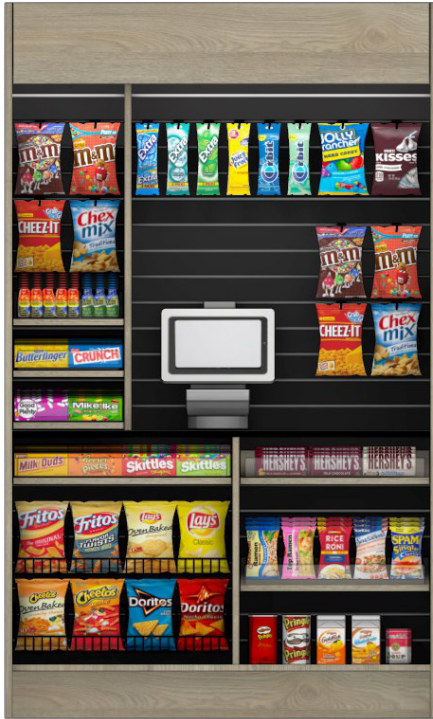

Genesis Décor specializes in designing and manufacturing durable, attractive, and easily installed area décor and cabinetry for micro market, office coffee service, and vending areas. We make your installation not only beautiful, but quick and easy because our units are shipped 90% pre-assembled.

Nano Cabinets – The Details

Our Nano cabinets are designed to provide everything needed for a small market in one cabinet with space for the kiosk, impulse items, and snacks. Add a cooler and you are done.

79.5"H Cabinetry

About the Cabinetry

With a height of 79.5" the Nanos are designed to work with your standard coolers to provide an entire market in one cabinet. With upper storage behind the header, high grade slatwall for display, and shelves with lexan, this all-in-one solution hits the mark. Available with or without graphics, and in two widths, 48" and 60", the Nano provides that perfect answer to the small market problem. There is also a matching coffee unit available if needed to complete the line.