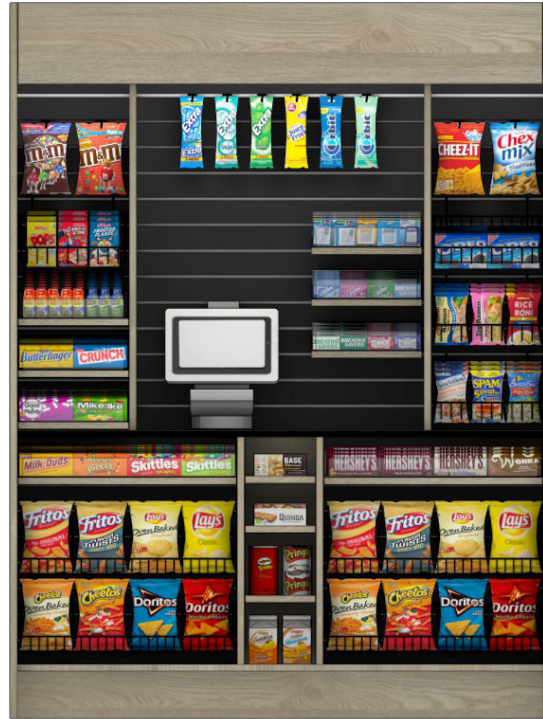

Genesis Décor specializes in designing and manufacturing durable, attractive, and easily installed area décor and cabinetry for micro market, office coffee service, and vending areas. We make your installation not only beautiful, but quick and easy because our units are shipped 90% pre-assembled.

Nano Cabinets – The Details

Our Nano cabinets are designed to provide everything needed for a small market in one cabinet with space for the kiosk, impulse items, and snacks. Add a cooler and you are done.

79.5"H Cabinetry

About the Cabinetry

With a height of 79.5" the Nanos are designed to work with your standard coolers to provide an entire market in one cabinet. With upper storage behind the header, high grade slatwall for display, and shelves with lexan, this all-in-one solution hits the mark. Available with or without graphics, and in two widths, 48" and 60", the Nano provides that perfect answer to the small market problem. There is also a matching coffee unit available if needed to complete the line.

Nano 48
48"W x 23"D x 79.5"H

Nano 60
60"W x 23"D x 79.5"H

Nano Coffee
42"W x 29"D x 79.5"H

Graphic Options

Choose from our graphic options that follow, add a logo, or let us create a custom design just for your markets.