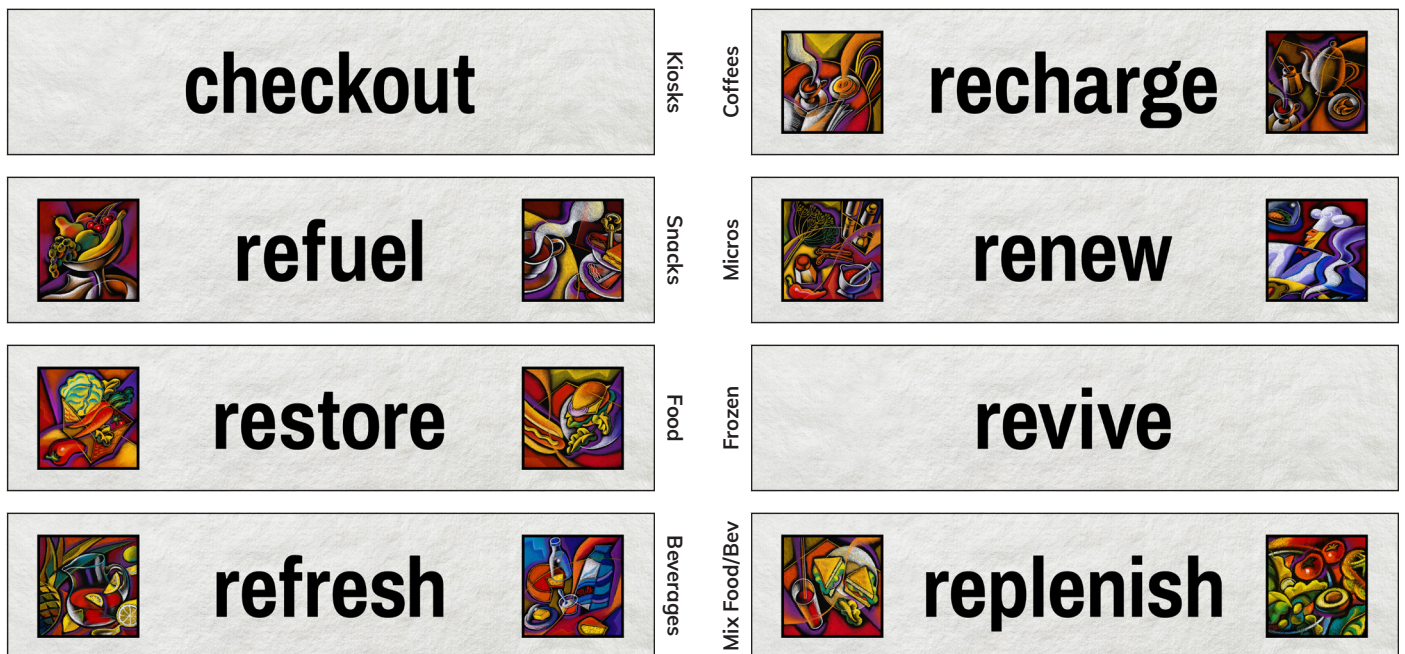

Parchment Motifs

With the parchment paper background print, this design is available with the motifs or just the black lettering. Many of our cabinets may not be wide enough to accommodate the motifs so the headers may include a mixture of words only and words with motifs.