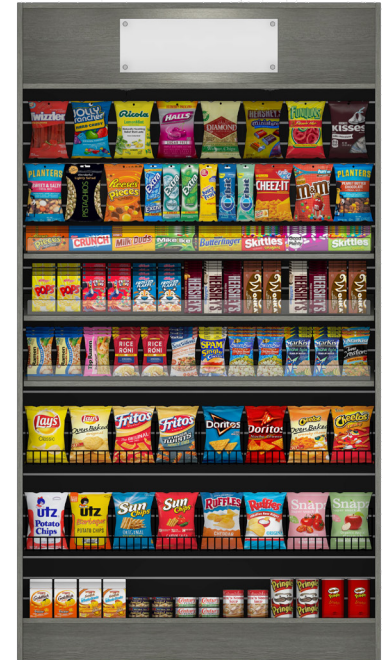

92"H Cabinetry

About the Cabinetry

Standing a full 92" high, the Elite line of décor offers the look you need for those high-end locations. The core cabinets are self-contained with the headers built in. There are matching headers for over the coolers, providing a unified look across the entire lineup. Lighting behind offset sign panels, slatwall with aluminum inserts for enhanced durability, lexan stops on the fronts of shelves, and an overall look that brings a sense of luxury to almost any space.

Kiosk and Coffee Cabinets

Elite Kiosk/Coffee Cabinets: The standard countertops are at 32"H but may be adjusted. These cabinets are available in open bottom with shelves or locking bottom storage – half locking and half open with storage is available as well. Standard sizes are 37"W for smaller kiosks or coffee machines or 50.5"W with center divider for the larger options. Standard depth is 28"D. Slatwall with aluminum inserts provide options for additional product display.

Elite Kiosk Cabinet for Full-Size Kiosk: Standard size is 28.5"W x 91.5"H x 23"D. This kiosk cabinet includes one loose shelf that is 17"D and may be installed at the height needed.

Snack Cabinets

The Elite snack cabinets are 23”D and are available in three widths: 26.5”W, 38.5”W, and 50.5”W. They come standard with 4” and 12” pegs, two rows of baskets and three 14”D shelves with lexan stops.

Trash units are available in single-wide (22.5”W x 37”H x 22.125”D) and double-wide (44.25”W x 37”H x 22.125”D), and include the trash liner.

Graphic Options

Choose from our graphic options that follow, add a logo, or let us create a custom design just for your markets.