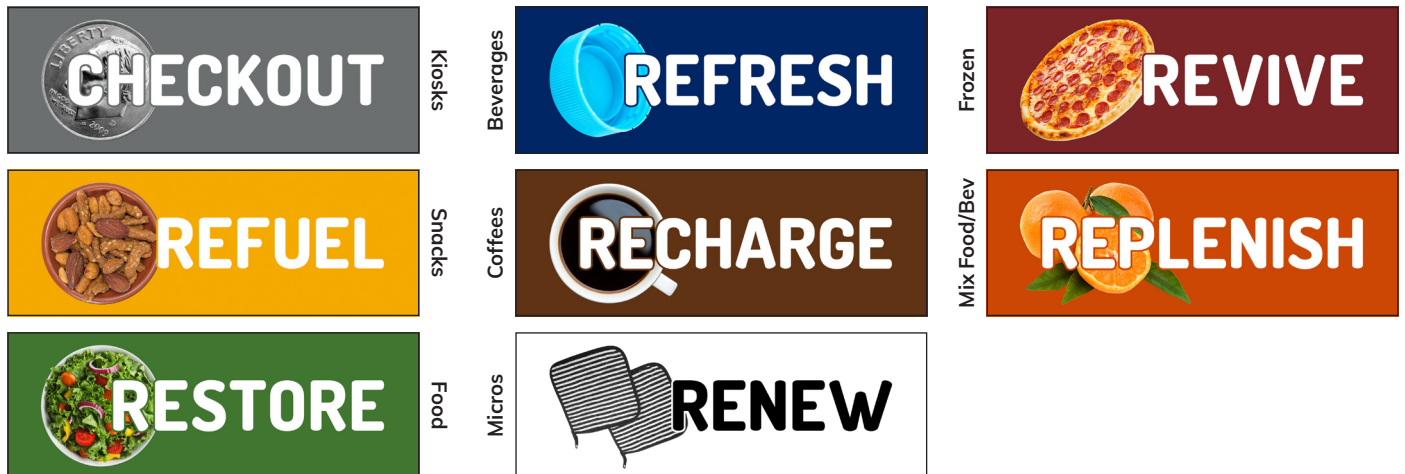

Brights

Bring a pop of color into your space. This option is available in words only or with the graphic icons.