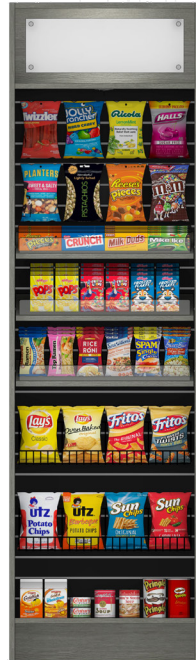

92"H Cabinetry

About the Cabinetry

Standing a full 92" high, the Elite line of décor offers the look you need for those high-end locations. The core cabinets are self-contained with the headers built in. There are matching headers for over the coolers, providing a unified look across the entire lineup. Lighting behind offset sign panels, slatwall with aluminum inserts for enhanced durability, lexan stops on the fronts of shelves, and an overall look that brings a sense of luxury to almost any space.

Kiosk and Coffee Cabinets

Elite Kiosk/Coffee Cabinets: The standard countertops are at 32"H but may be adjusted. These cabinets are available in open bottom with shelves or locking bottom storage – half locking and half open with storage is available as well. Standard sizes are 37"W for smaller kiosks or coffee machines or 50.5"W with center divider for the larger options. Standard depth is 28"D. Slatwall with aluminum inserts provide options for additional product display.

Elite Kiosk Cabinet for Full-Size Kiosk: Standard size is 28.5"W x 91.5"H x 23"D. This kiosk cabinet includes one loose shelf that is 17"D and may be installed at the height needed.

Snack Cabinets

The Elite snack cabinets are 23”D and are available in three widths: 26.5”W, 38.5”W, and 50.5”W. They come standard with 4” and 12” pegs, two rows of baskets and three 14”D shelves with lexan stops.

Trash units are available in single-wide (22.5”W x 37”H x 22.125”D) and double-wide (44.25”W x 37”H x 22.125”D), and include the trash liner.

Graphic Options

Choose from our graphic options that follow, add a logo, or let us create a custom design just for your markets.