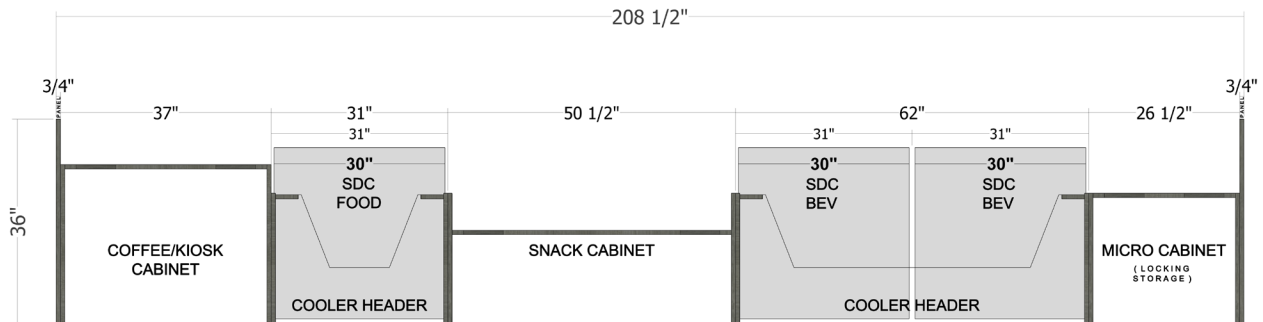

92"H Cabinetry

About the Cabinetry

Standing a full 92" high, the Elite line of décor offers the look you need for those high-end locations. The core cabinets are self-contained with the headers built in. There are matching headers for over the coolers, providing a unified look across the entire lineup. Lighting behind offset sign panels, slatwall with aluminum inserts for enhanced durability, lexan stops on the fronts of shelves, and an overall look that brings a sense of luxury to almost any space.

Kiosk and Coffee Cabinets

Elite Kiosk/Coffee Cabinets: The standard countertops are at 32"H but may be adjusted. These cabinets are available in open bottom with shelves or locking bottom storage – half locking and half open with storage is available as well. Standard sizes are 37"W for smaller kiosks or coffee machines or 50.5"W with center divider for the larger options. Standard depth is 28"D. Slatwall with aluminum inserts provide options for additional product display.

Elite Kiosk Cabinet for Full-Size Kiosk: Standard size is 28.5"W x 91.5"H x 23"D. This kiosk cabinet includes one loose shelf that is 17"D and may be installed at the height needed.

Snack Cabinets

The Elite snack cabinets are 23”D and are available in three widths: 26.5”W, 38.5”W, and 50.5”W. They come standard with 4” and 12” pegs, two rows of baskets and three 14”D shelves with lexan stops.

Trash units are available in single-wide (22.5”W x 37”H x 22.125”D) and double-wide (44.25”W x 37”H x 22.125”D), and include the trash liner.

Graphic Options

Choose from our graphic options that follow, add a logo, or let us create a custom design just for your markets.