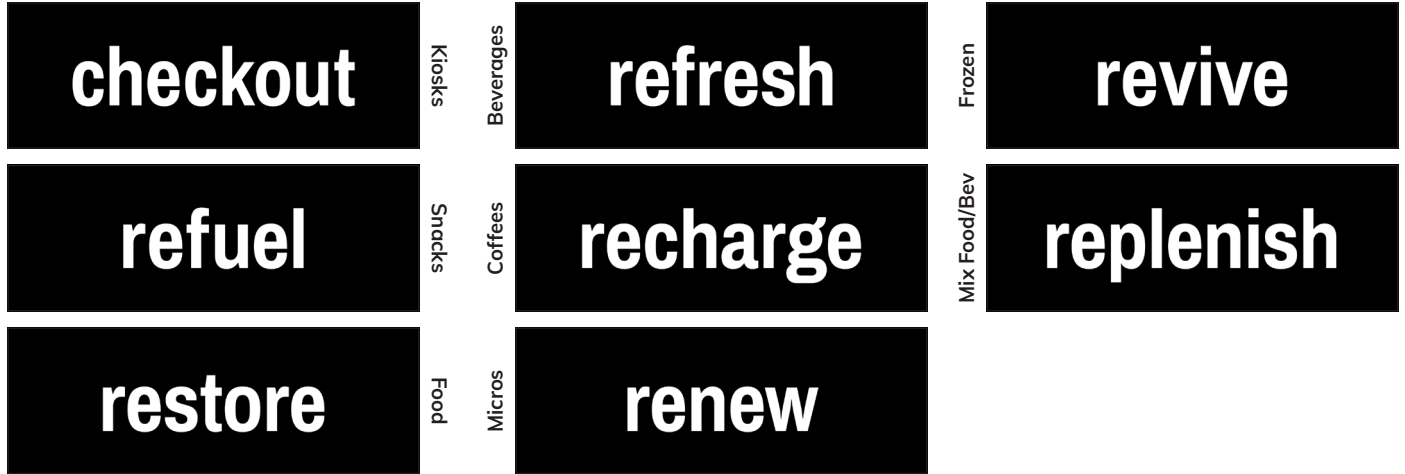

Graphic Options

Choose from our graphic options that follow, add a logo, or let us create a custom design just for your markets.

Black

Our Black design is clean and simple, and has been a staple at Genesis Décor for many years.