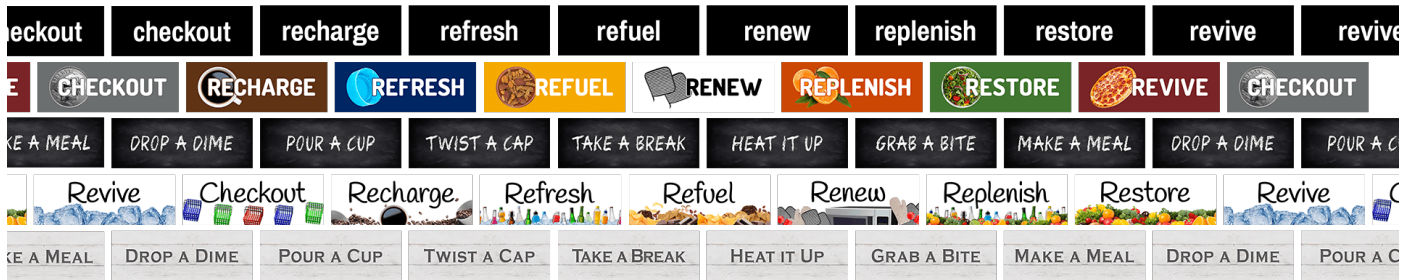

Genesis Décor specializes in designing and manufacturing durable, attractive, and easily installed area décor and cabinetry for micro market, office coffee service, and vending areas. We make your installation not only beautiful, but quick and easy because our units are shipped 90% pre-assembled.

Elite Cabinetry – The Basics

As our premier line of cabinetry, Elite offers dimensional headers, accent lighting behind the signage, premium slatwall, and lexan stops on the fronts of the shelves.

About the Cabinetry

Standing a full 92" high, the Elite line of décor offers the look you need for those high-end locations. The core cabinets are self-contained with the headers built in. There are matching headers for over the coolers, providing a unified look across the entire lineup. Lighting behind offset sign panels, slatwall with aluminum inserts for enhanced durability, lexan stops on the fronts of shelves, and an overall look that brings a sense of luxury to almost any space.

Graphic Options

Choose from our graphic options, add a logo or let us create a custom design just for your markets. Each of the following options also are available without the motifs or graphic icons.