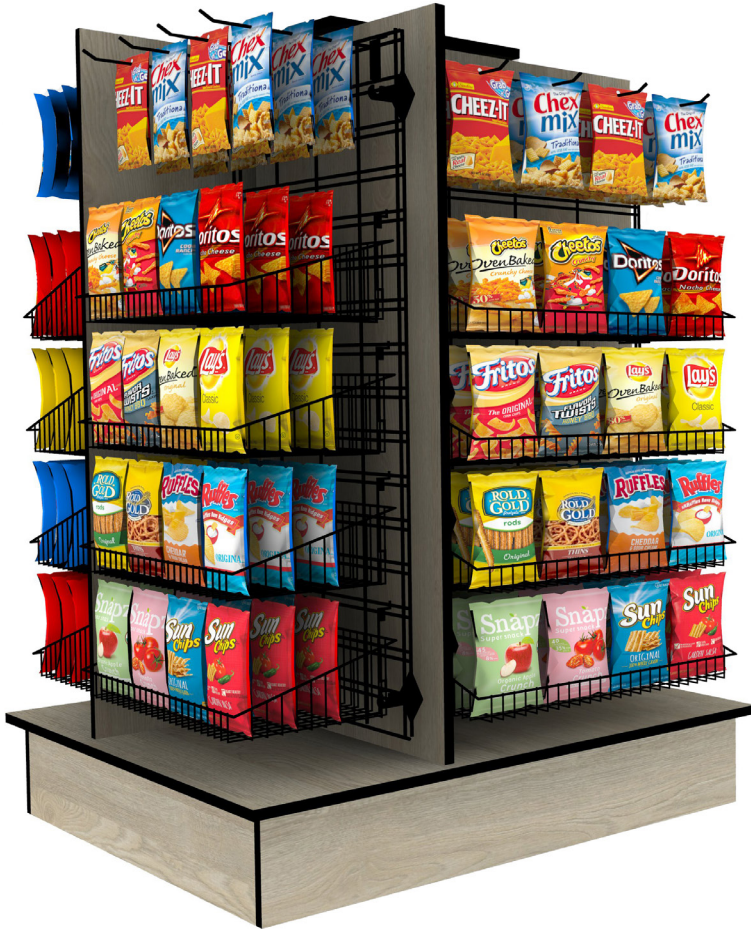

Genesis Décor specializes in designing and manufacturing durable, attractive, and easily installed area décor and cabinetry for micro market, office coffee service, and vending areas. We make your installation not only beautiful, but quick and easy because our units are shipped 90% pre-assembled.

### — Snack Displays —

**Snack Grids:** One-sided snack grids are available in three widths (25"W, 37"W and 49"W) and variable heights. They come with 12"L pegs and 12"W and/or 24"W baskets depending on the size of the grid. Shelves also may be added upon request.

**Snack Islands:** Two-sided snack islands are available in three widths (25"W, 37"W and 49"W) and variable heights. They come with 12"L pegs and 12"W and/or 24"W baskets depending on the size of the grid. Shelves also may be added upon request.

Snack displays are available with slatgrid (as shown) or black slatwall.

**Slatgrid and Slatwall:** Our various cabinetry lines come standard with either slatgrid or slatwall in the backs of our snack cabinets to hang pegs, baskets and shelves. Slatgrid and slatwall may be installed in the upper backs of kiosk and coffee cabinets as well. Ask us about the line you plan to order and we can customize it as needed.