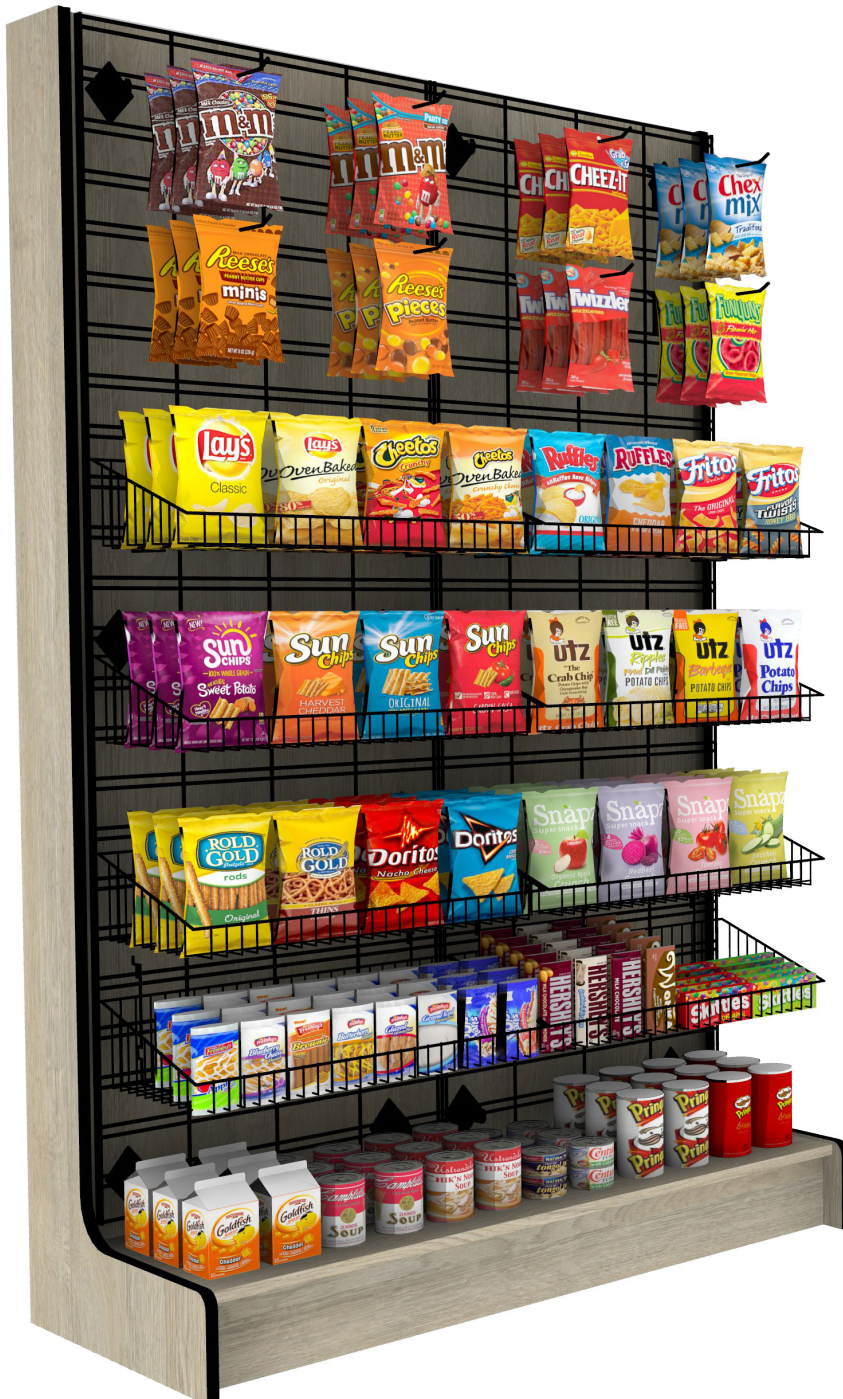

Genesis Décor specializes in designing and manufacturing durable, attractive, and easily installed area décor and cabinetry for micro market, office coffee service, and vending areas. We make your installation not only beautiful, but quick and easy because our units are shipped 90% pre-assembled.

### — Snack Displays —

**Snack Grids:** One-sided snack grids are available in three widths (25"W, 37"W and 49"W) and variable heights. They come with 12"L pegs and 12"W and/or 24"W baskets depending on the size of the grid. Shelves also may be added upon request.

**Snack Islands:** Two-sided snack islands are available in three widths (25"W, 37"W and 49"W) and variable heights. They come with 12"L pegs and 12"W and/or 24"W baskets depending on the size of the grid. Shelves also may be added upon request.

Snack displays are available with slatgrid (as shown) or black slatwall.

**Slatgrid and Slatwall:** Our various cabinetry lines come standard with either slatgrid or slatwall in the backs of our snack cabinets to hang pegs, baskets and shelves. Slatgrid and slatwall may be installed in the upper backs of kiosk and coffee cabinets as well. Ask us about the line you plan to order and we can customize it as needed.